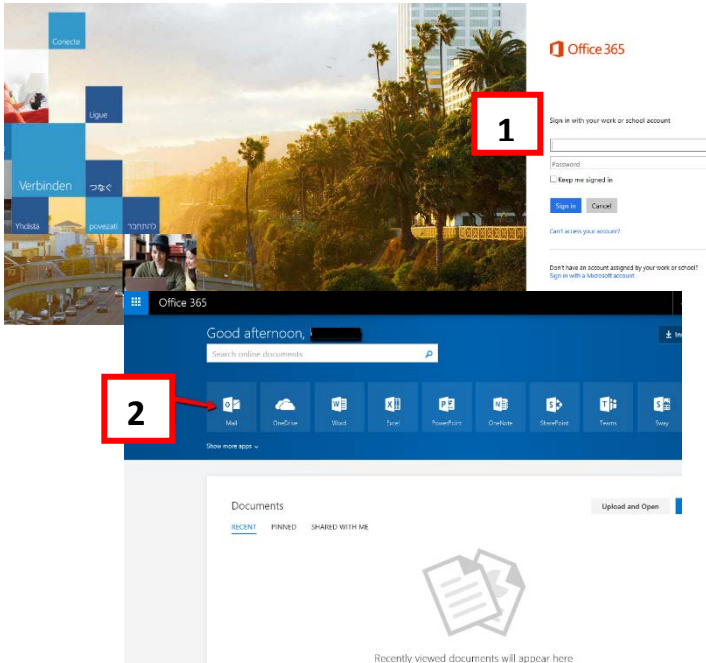

Student Email

Technology Services Dept.

956-548-8241

Login Page

BISD Homepage>Email>Students -
or visit <https://portal.office.com>

How do I log-in to Office 365?

1. Enter Username:
username =
studentid#@bisdus.onmicrosoft.com
password = campus computer login
password (*Active Directory - AD password*
– 8 characters, may include periods)