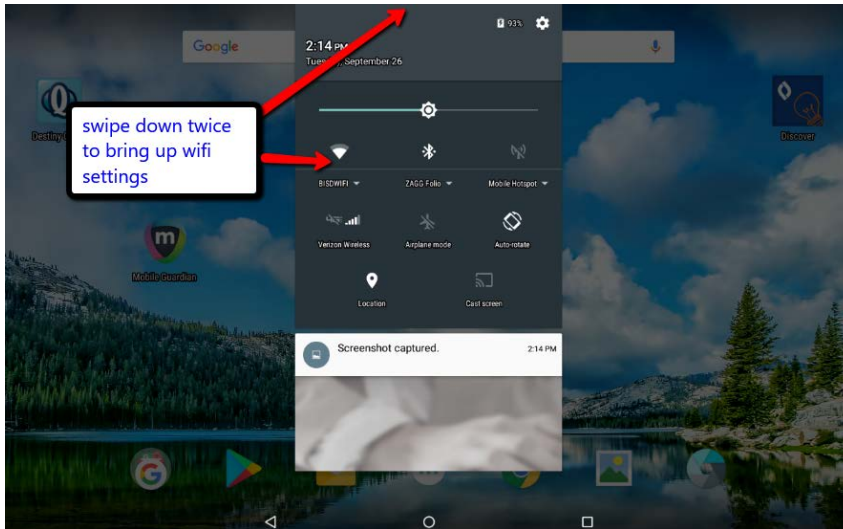

Connecting to BISDWIFI on Tablets with Student Username and Password

1. Swipe down twice to bring up wifi menu

2. Select BISDWIFI

3. Enter student id# under "Identity" and password (skip Anonymous identity)