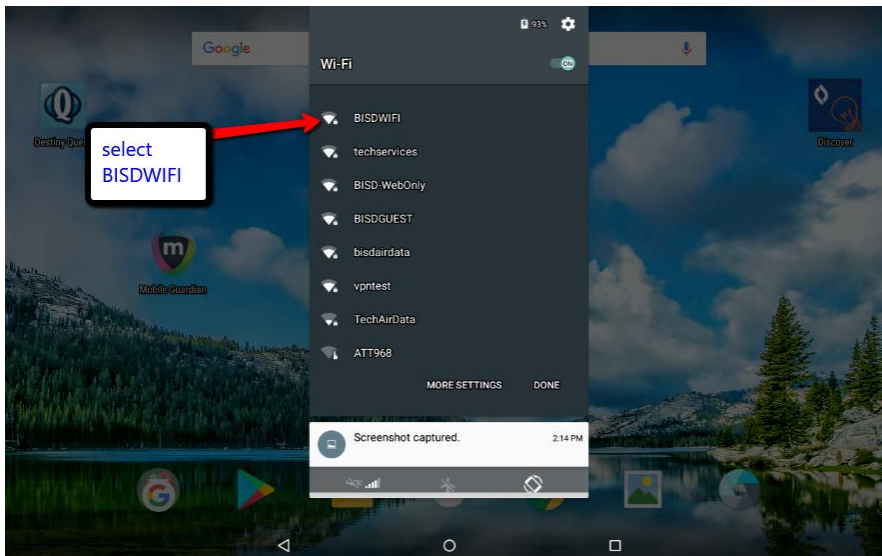

Connecting to BISDWIFI on Tablets with Student Username and Password

1. Swipe down twice to bring up wifi menu

2. Select BISDWIFI

3. Enter student id# under "Identity" and password (skip Anonymous identity)